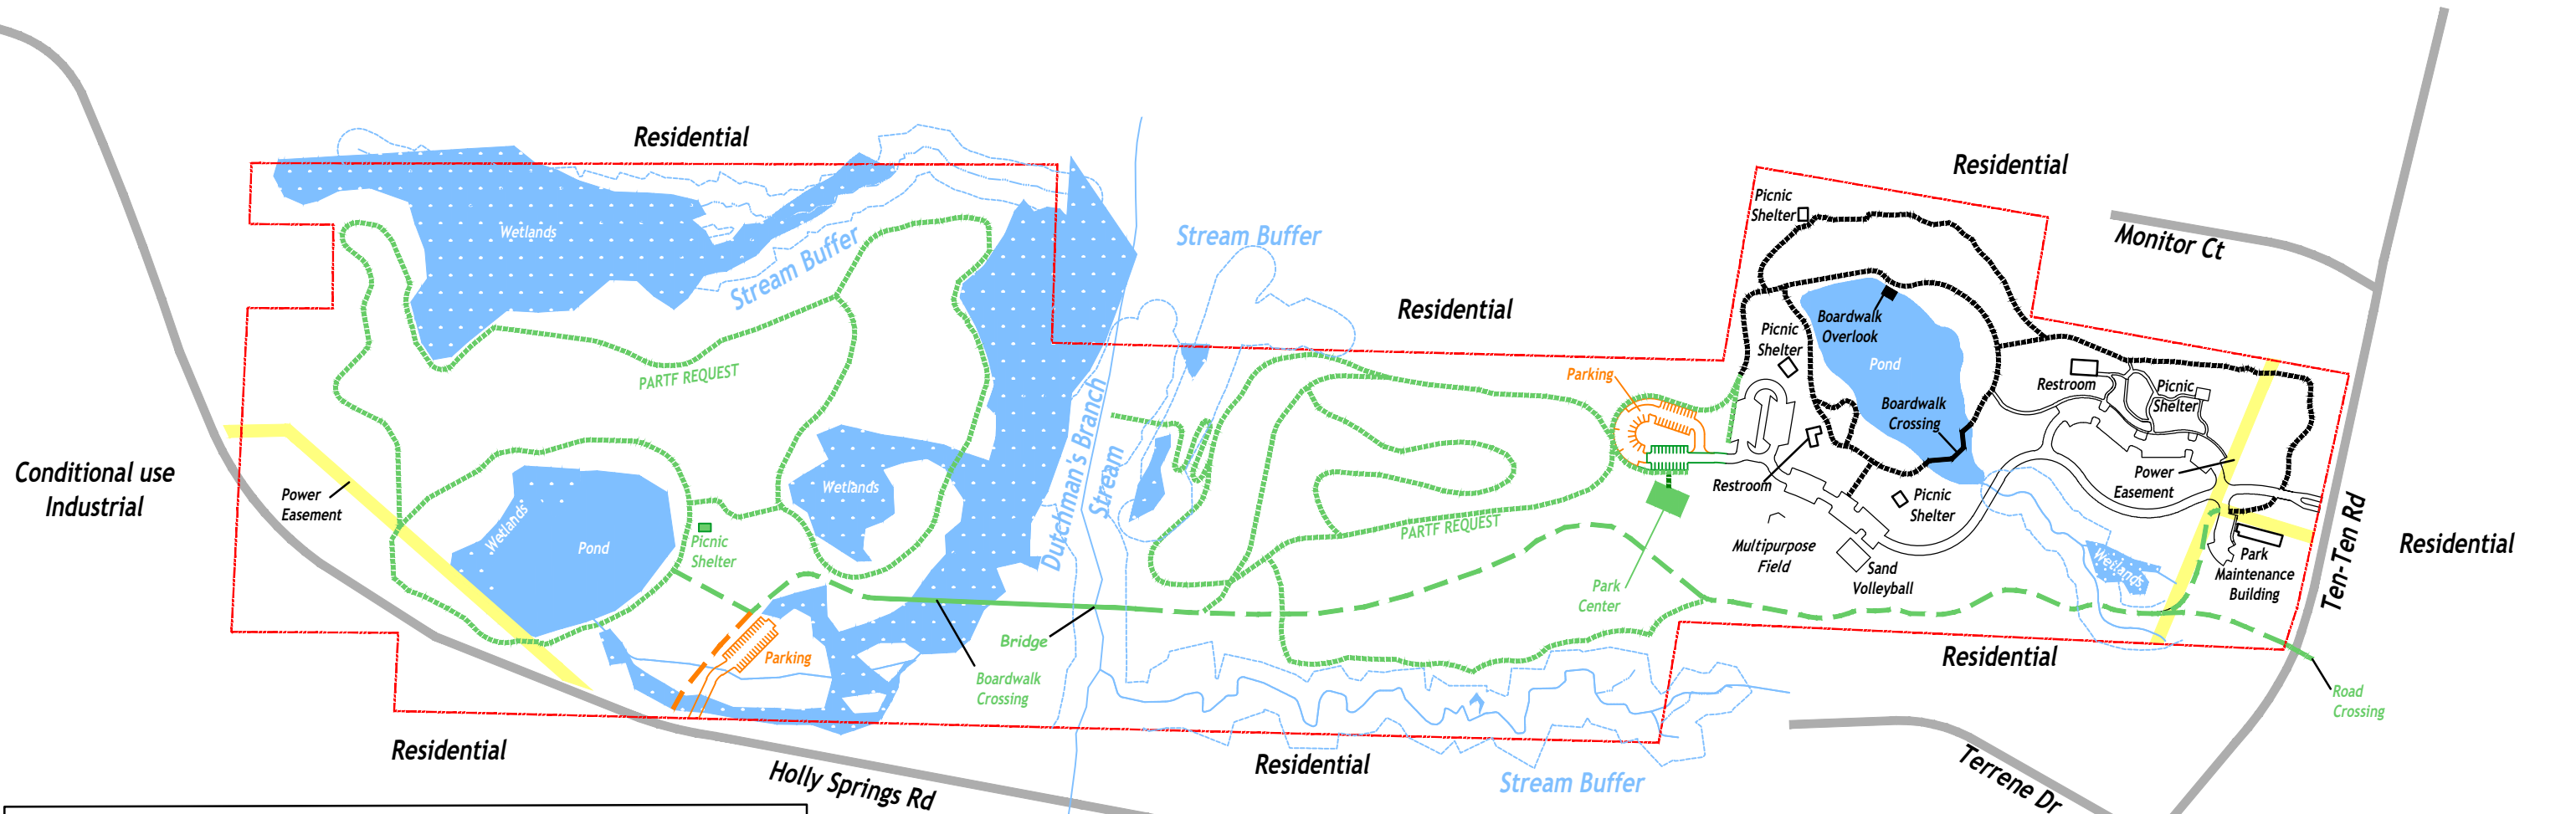

# Crowder County Park Wake County Site Plan

**LEGEND**

	Park Boundary (128.3 acres)		Existing Trails
	Wetlands		Stream Buffer
	Ponds		Road Crossing
	Existing Facilities		Greenway
	Future Facilities		Natural Trails (3.5 miles)
	Phase I - Expansion		
	Easement		

**GRAPHIC SCALE**

1 inch = 400 ft.

NORTH