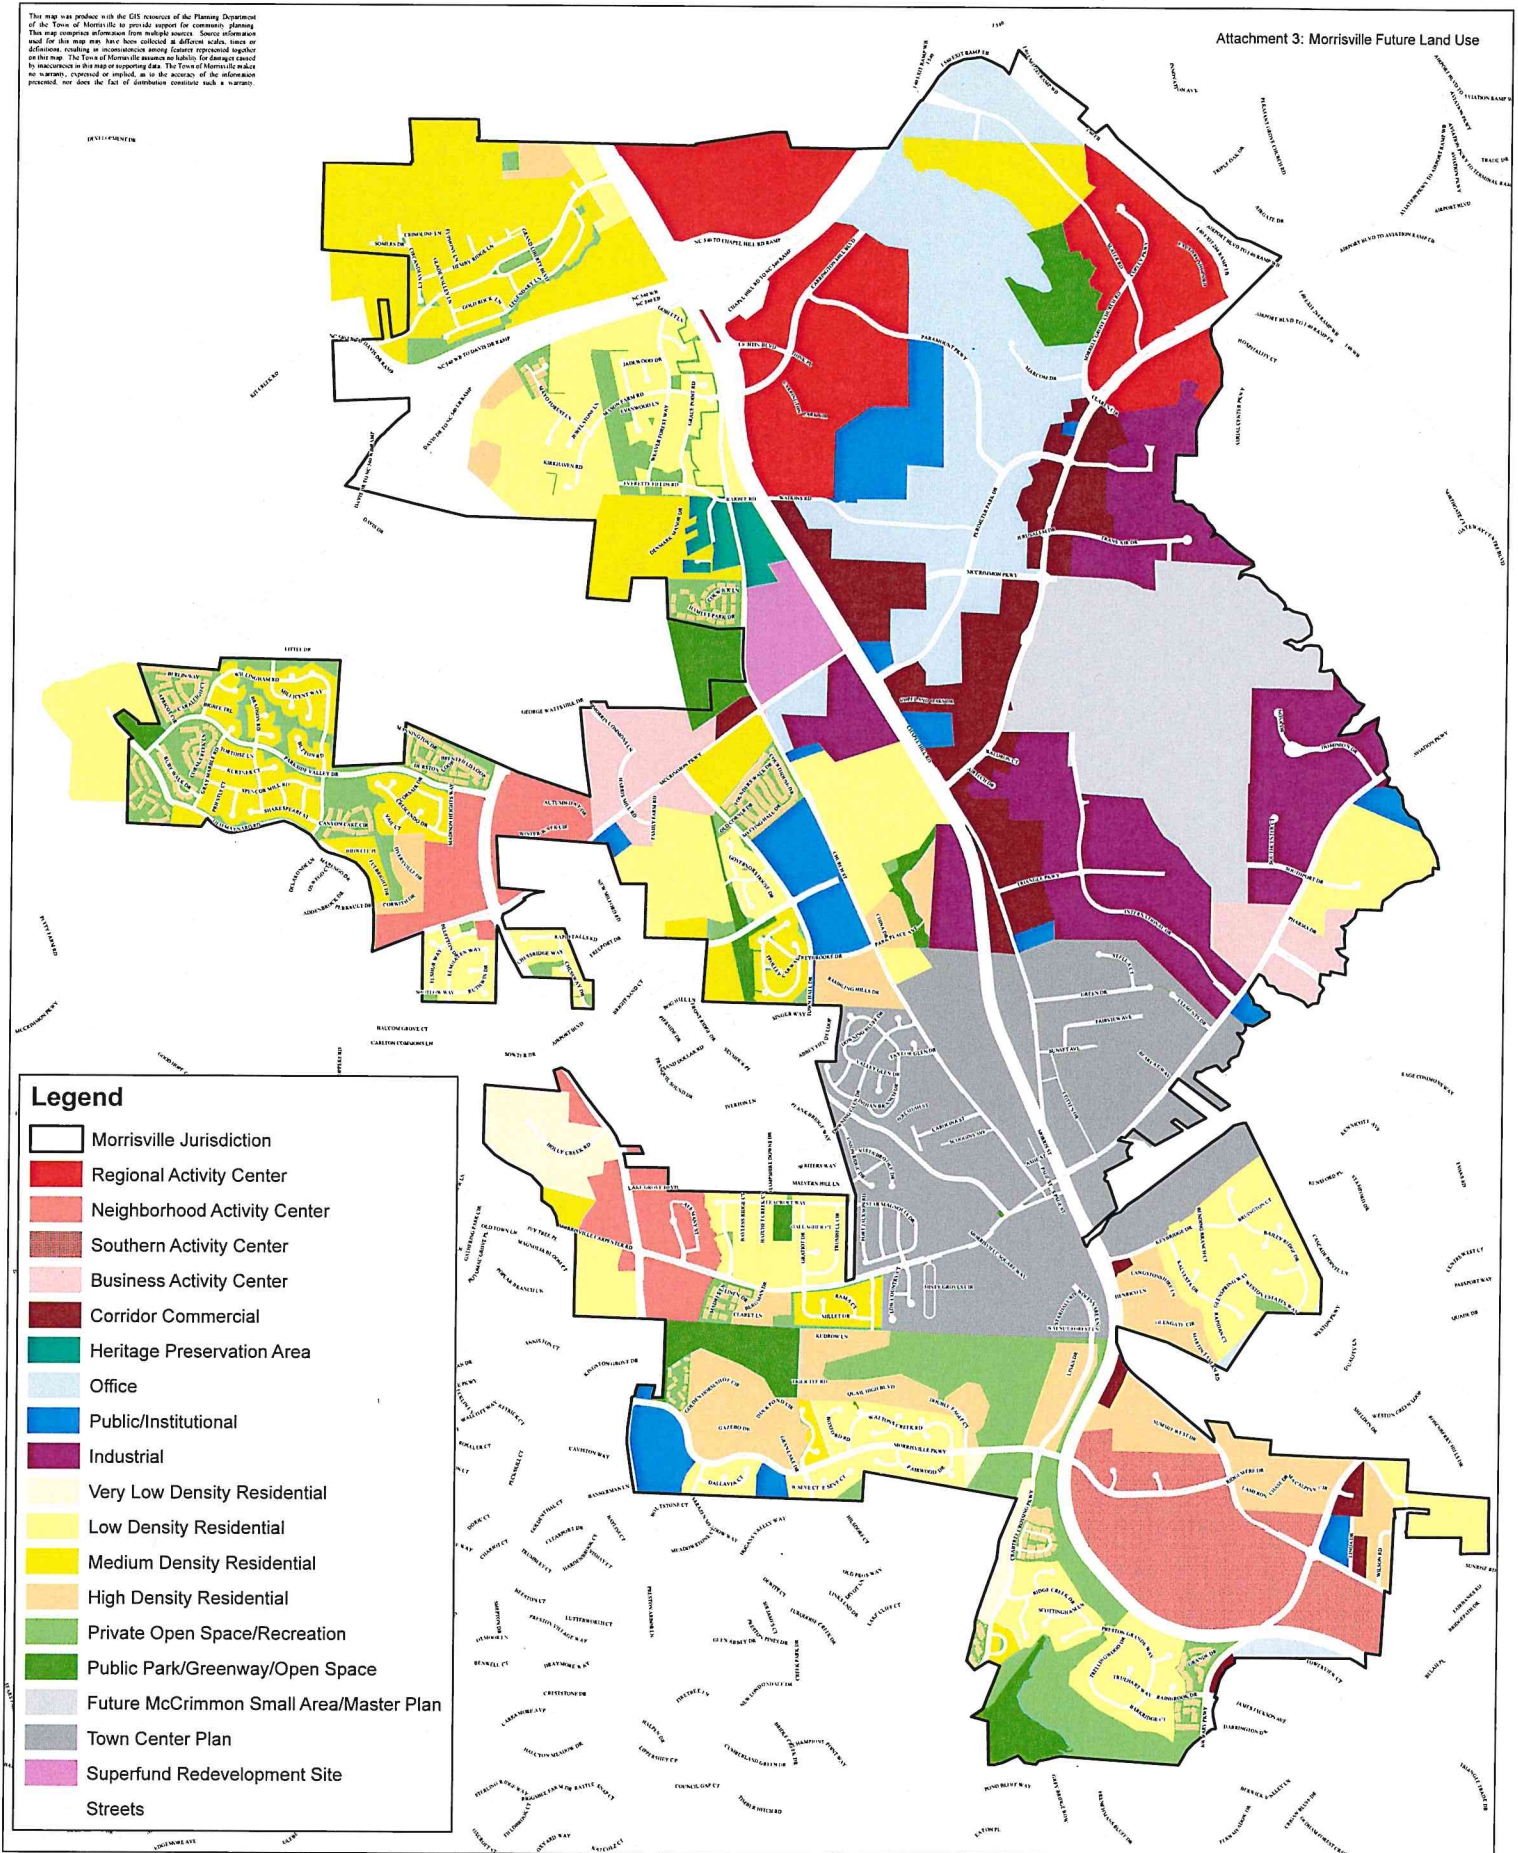

2018 MORRISVILLE FUTURE LAND USE PLAN

FUTURE LAND USES AS IDENTIFIED IN THE 2009 MORRISVILLE LAND USE PLAN